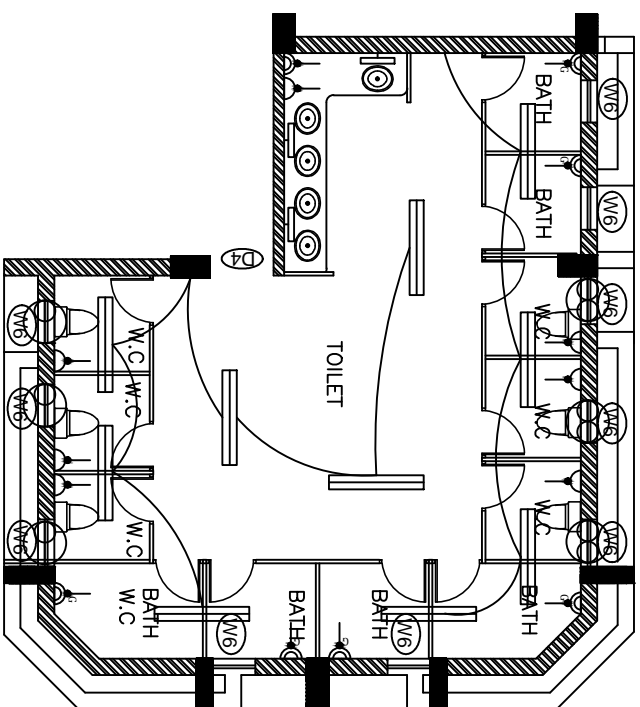

Electrical Layout for Toilet (Part-B)

Electrical Layout for Toilet (Part-C)

-  Exhaust Fan
-  Ceiling Fan
-  Mirror light
-  Ceiling light
-  6 Amp. Switched Socket outlet
-  16 Amp. Switched Socket outlet
-  16 Amp. Switched Socket outlet for Geyser